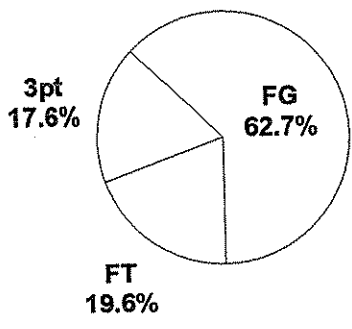

Shot Summary	M/A	%	PTS
3Pt FG	3/8	37.5%	9
2Pt FG	16/27	59.3%	32
Layups - L	1/1	100.0%	2
Layups - R	8/8	100.0%	16
Dunks	0/0	0.0%	0
Putbacks	3/5	60.0%	6
Overall Shooting	19/35	54.3%	41
Free Throws	10/17	58.8%	10
Total Points			51

Scoring Distribution