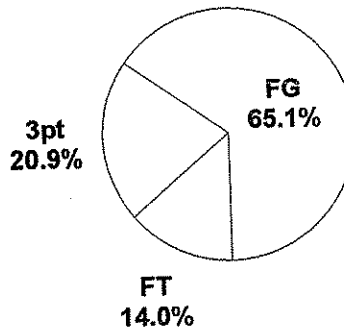

2003 Houchens Industries/KHSAA Girls' Sweet 16 - TEAM SHOT CHART for the Butler Bearettes
Shelby County Lady Rockets vs. Butler Bearettes
DATE: 03/26/2003 TIME: 2:20 CST SITE: Bowling Green, KY

Shot Summary	M/A	%	PTS
3Pt FG	3/16	18.8%	9
2Pt FG	14/42	33.3%	28
Layups - L	2/2	100.0%	4
Layups - R	3/7	42.9%	6
Dunks	0/0	0.0%	0
Putbacks	3/9	33.3%	6
Overall Shooting	17/58	29.3%	37
Free Throws	6/11	54.5%	6
Total Points			43

Scoring Distribution

Scoring Locations

By Period	FG	FGA	FG%	3Pt	3PA	3P%	FT	FTA	FT%	PTS	ORB	DRB	TR	PF	AST	TO	BS	ST	P/S
1st Period	6	11	54.5	1	3	33.3	4	5	80.0	17	2	3	5	2	3	2	0	3	1.31
2nd Period	3	14	21.4	1	3	33.3	2	4	50.0	9	6	1	7	3	1	2	0	3	0.56
3rd Period	3	17	17.6	0	2	0.00	0	2	0.00	6	5	4	9	5	3	4	0	2	0.33
4th Period	5	16	31.3	1	8	12.5	0	0	0.00	11	4	3	7	5	2	2	0	2	0.69
Game	17	58	29.3	3	16	18.8	6	11	54.5	43	17	11	28	15	9	10	0	10	0.68

Scoring Breakdown

Scoring Range