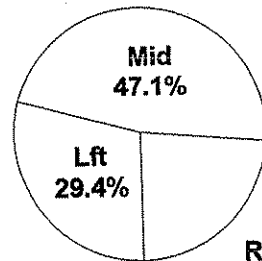

Scoring Locations