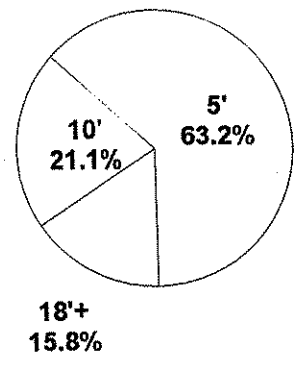

2003 Houcens Industries/KHSAA Girls' Sweet 16 - TEAM SHOT CHART for the Shelby County Lady Rockets
Shelby County Lady Rockets vs. Butler Bearettes
DATE: 03/26/2003 TIME: 2:20 CST SITE: Bowling Green, KY

Shot Summary	M/A	%	PTS
3Pt FG	3/8	37.5%	9
2Pt FG	16/27	59.3%	32
Layups - L	1/1	100.0%	2
Layups - R	8/8	100.0%	16
Dunks	0/0	0.0%	0
Putbacks	3/5	60.0%	6
Overall Shooting	19/35	54.3%	41
Free Throws	10/17	58.8%	10
Total Points			51

By Period	FG	FGA	FG%	3Pt	3PA	3P%	FT	FTA	FT%	PTS	ORB	DRB	TR	PF	AST	TO	BS	ST	P/S
1st Period	3	9	33.3	0	2	0.00	2	2	100	8	3	4	7	5	2	6	0	2	0.80
2nd Period	5	9	55.6	1	3	33.3	3	4	75.0	14	3	6	9	2	1	4	2	1	1.27
3rd Period	6	9	66.7	0	1	0.00	2	4	50.0	14	1	8	9	1	2	6	3	2	1.27
4th Period	5	8	62.5	2	2	100	3	7	42.9	15	3	7	10	0	2	5	1	0	1.36
Game	19	35	54.3	3	8	37.5	10	17	58.8	51	10	25	35	8	7	21	6	5	1.19

Scoring Breakdown

Scoring Range