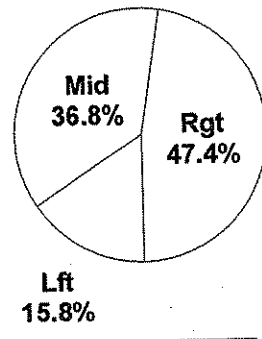

Scoring Locations

By Period	FG	FGA	FG%	3Pt	3PA	3P%	FT	FTA	FT%	PTS	ORB	DRB	TR	PF	AST	TO	BS	ST	P/S
1st Period	3	9	33.3	0	2	0.00	2	2	100	8	3	4	7	5	2	6	0	2	0.80
2nd Period	5	9	55.6	1	3	33.3	3	4	75.0	14	3	6	9	2	1	4	2	1	1.27
3rd Period	6	9	66.7	0	1	0.00	2	4	50.0	14	1	8	9	1	2	6	3	2	1.27
4th Period	5	8	62.5	2	2	100	3	7	42.9	15	3	7	10	0	2	5	1	0	1.36
Game	19	35	54.3	3	8	37.5	10	17	58.8	51	10	25	35	8	7	21	6	5	1.19

Scoring Breakdown